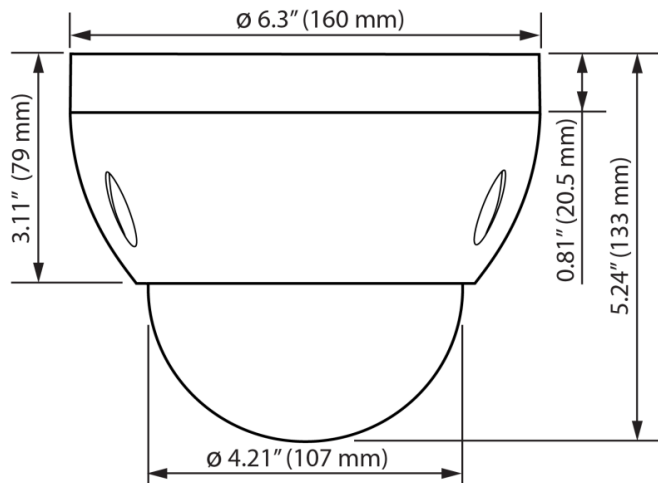

Dimensions

Ordering Information

Part Number	Description
SD32203S-HN-ADT	2 MP Full HD Network Dome Camera, 3 ~ 9mm 3x Optical Zoom Lens

Specifications

Camera	
Image Sensor	1/2.8" Exmor CMOS
Effective Pixels	1944 (H) x 1092 (V), 2 Megapixels
Scanning System	Progressive Scan
Electronic Shutter	1/1 ~ 1/30000s
Min. Illumination	Color: 0.05 Lux @ F1.6; B&W: 0.005 Lux @ F1.6
S/N Ratio	< 50dB
Camera Features	
Day/Night	Auto (ICR) / Color / B&W
Backlight Compens.	BLC / HLC / DWDR
White Balance	Auto/ATW/Indoor/Outdoor/Manual
Gain Control	Auto/Manual
Noise Reduction	2D/3D
Privacy Masking	Up to 24 Areas
Digital Zoom	16x
Lens	
Focal Length	3.0 ~ 9.0mm (3x Optical Zoom)
Max. Aperture	F1.6 ~ F2.7
Focus Control	Automatic / Manual
Angle of View	H: 98.4° ~ 29.7°
Close Focus Distance	100mm ~ 1000mm
PTZ	
Pan/Tilt Range	Pan: 0° ~ 360°; Tilt: 0° ~ 90°, auto flip 180°
Manual Control Speed	Pan: 0.1° ~ 240°/s; Tilt: 0.1° ~ 160°/s
Preset Speed	Pan: 240°/s; Tilt: 160°/s
Preset	300
PTZ Mode	5 Pattern, 8 Tour, 5 Auto Scan, Auto Pan
Speed Setup	Human-oriented focal length/ speed adaptation
Power up Action	Auto restore to previous PTZ and lens status after power failure
Idle Motion	Activate Preset/Pan/Scan/Tour/Pattern if no command in the specified period
Video	
Compression	H.264 / MJPEG
Resolution	1080p (1920x1080), 720p (1280x720), D1 (704x576 / 704/480), CIF (352x288 / 352x240)
Frame Rate	Main Stream: 1080p/720p (1~ 25/30fps); Sub Stream: D1/CIF (1~ 25/30fps)
Bit Rate	H.264: 56 Kbps ~ 8192 Kbps; MJPEG: 56 Kbps ~ 20480 Kbps
Audio	
Compression	G.711a / G.711u (32kbps) / PCM (128kbps)
Interface	1/1 channel In/Out
Auxiliary Interface	
Memory Slot	Micro SD, Max 64GB
Alarm	2/1 channel In/Out